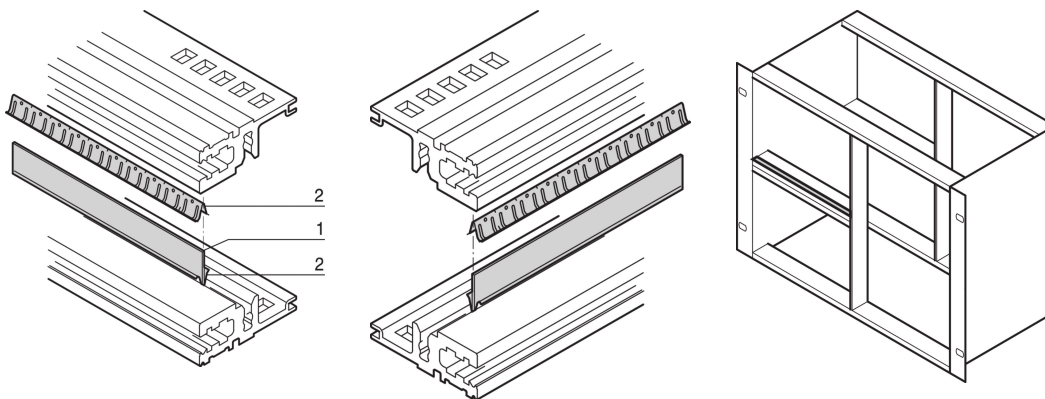

EMC Shielding Kit, Between Horizontal Rails, Stainless Steel, 20 HP

NUMĂR DE CATALOG

24562-520

The contact strip makes contact between horizontal rails. If two horizontal rails are mounted one above the other, the seals plus a metal strip enable EMC shielding.

CERTIFICATIONS

CARACTERISTICI

If two horizontal rails are mounted one above the other, the seals plus a metal strip enable EMC shielding

ATRIBUTE PRODUS

Rack Width: 20HP

Package Quantity: 1

Length: 107mm

Material: Stainless Steel; Aluminiu