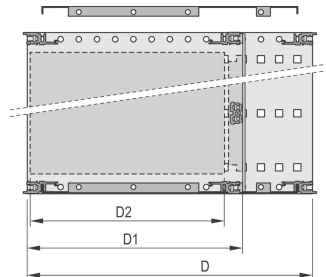

EuropacPRO 19" Subrack Kit for Backplane, Shielded, 3 U, 235 mm

NUMĂR DE CATALOG

24563-142

EMC Shielded subrack for backplane mounting, rear side covered by a rear panel.

CERTIFICATIONS

CARACTERISTICI

Subrack with side panel type F ("flexible"), front 19" bracket included, depth-adjustable 19" bracket sold separately (not included in items delivered)

Supplied as space-saving flat-pack

Modifications such as cutouts, different finishes or dimensions available

EMC of approximately 40 dB at 1 GHz, 30 dB at 2 GHz, assuming that the front is covered with shielded front panels, testing in accordance with VG 95373 part 15

IP 20, in accordance with IEC 60529

Aluminum construction

Internal and external dimensions in accordance with: IEC 60297-3-100, -101, IEEE 1101.1

Rear horizontal rail for backplane mounting with insulation strip