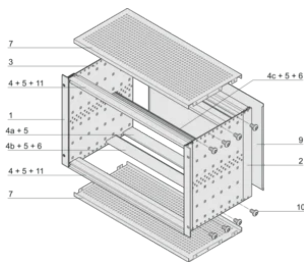

IP 20, in accordance with IEC 60529

Aluminum construction

Internal and external dimensions in accordance with: IEC 60297-3-100, -101, IEEE 1101.1

Rear horizontal rail for backplane mounting with insulation strip

Horizontal rail type "light"

ATTRIBUTE PRODUS

Rack Height: 3U

Depth (D): 235mm

Package Quantity: 1

For Mounting: Backplane

Board Depth: 160mm; 220mm

Gasket Type: Textile EMC

Handle Included: No

Mounting: Rack

Complies With: IEC 60297-3-103

EMC Shielding: Yes

Finish: Anodized; Passivated

Material: Aluminiu

Product Type: Subrack/Chassis

Rack Width: 84HP

Static Load: 11kg

Net Weight: 2.63kg

DETALII SUPLIMENTARE DESPRE PRODUS

Individual configuration: broad range of variants in height, width and depth; guide rails for a wide variety of applications; interior options; accessories and mounting material.

DIAGRAMS