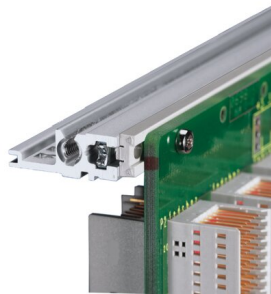

EuropacPRO 19" Subrack Kit for Backplane, Shielded, 3 U, 235 mm

NUMĂR DE CATALOG

24563-142

EMC Shielded subrack for backplane mounting, rear side covered by a rear panel.

CERTIFICATIONS

CARACTERISTICI

Subrack with side panel type F ("flexible"), front 19" bracket included, depth-adjustable 19" bracket sold separately (not included in items delivered)

Supplied as space-saving flat-pack

Modifications such as cutouts, different finishes or dimensions available

EMC of approximately 40 dB at 1 GHz, 30 dB at 2 GHz, assuming that the front is covered with shielded front panels, testing in accordance with VG 95373 part 15

Horizontal rail type "light"

ATTRIBUTE PRODUS

Rack Height: 3U

Depth (D): 235mm

Package Quantity: 1

For Mounting: Backplane

Board Depth: 160mm; 220mm

Gasket Type: Textile EMC

Handle Included: No

Mounting: Rack

Complies With: IEC 60297-3-103

EMC Shielding: Yes

Finish: Anodized; Passivated

Material: Aluminiu

Product Type: Subrack/Chassis

Rack Width: 84HP