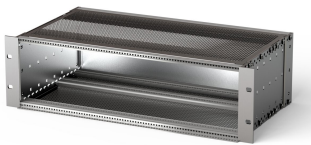

EuropacPRO 19" Subrack Kit for Backplane, Shielded, CompactPCI, 3 U, 235 mm

NUMĂR DE CATALOG

24563-152

EMC Shielded subrack for backplane mounting, for CPCI application.

CERTIFICATIONS

CARACTERISTICI

Subrack with side panel type F ("flexible") for CompactPCI plug-in units with high insertion and withdrawal forces

Aluminum construction

Rear horizontal rail for backplane mounting with insulation strip

Internal and external dimensions in accordance with: IEC 60297-3-100, -101, -102, -103, -104, IEEE 1101.1, IEEE 1101.10/11

Supplied as space-saving flat-pack

IP 20, in accordance with IEC 60529

Horizontal rail type "Heavy"

ATTRIBUTE PRODUS

Rack Height: 3U

Depth (D): 235mm

Package Quantity: 1

For Mounting: Backplane

Board Depth: 160mm

Gasket Type: Textile EMC

Handle Included: No

Mounting: Rack

Complies With: IEC 60297-3-103; IEEE 1101.10

EMC Shielding: Yes

Finish: Anodized; Passivated

Material: Aluminiu