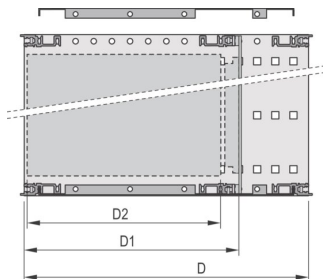

EuropacPRO 19" Subrack Kit for Backplane, Shielded, CompactPCI, 3 U, 235 mm

NUMĂR DE CATALOG

24563-152

EMC Shielded subrack for backplane mounting, for CPCI application.

CERTIFICATIONS

CARACTERISTICI

Subrack with side panel type F ("flexible") for CompactPCI plug-in units with high insertion and withdrawal forces

Aluminum construction

Rear horizontal rail for backplane mounting with insulation strip

Internal and external dimensions in accordance with: IEC 60297-3-100, -101, -102, -103, -104, IEEE 1101.1, IEEE 1101.10/11

Supplied as space-saving flat-pack

IP 20, in accordance with IEC 60529

Horizontal rail type "Heavy"

ATTRIBUTE PRODUS

Rack Height: 3U

Depth (D): 235mm

Package Quantity: 1

For Mounting: Backplane