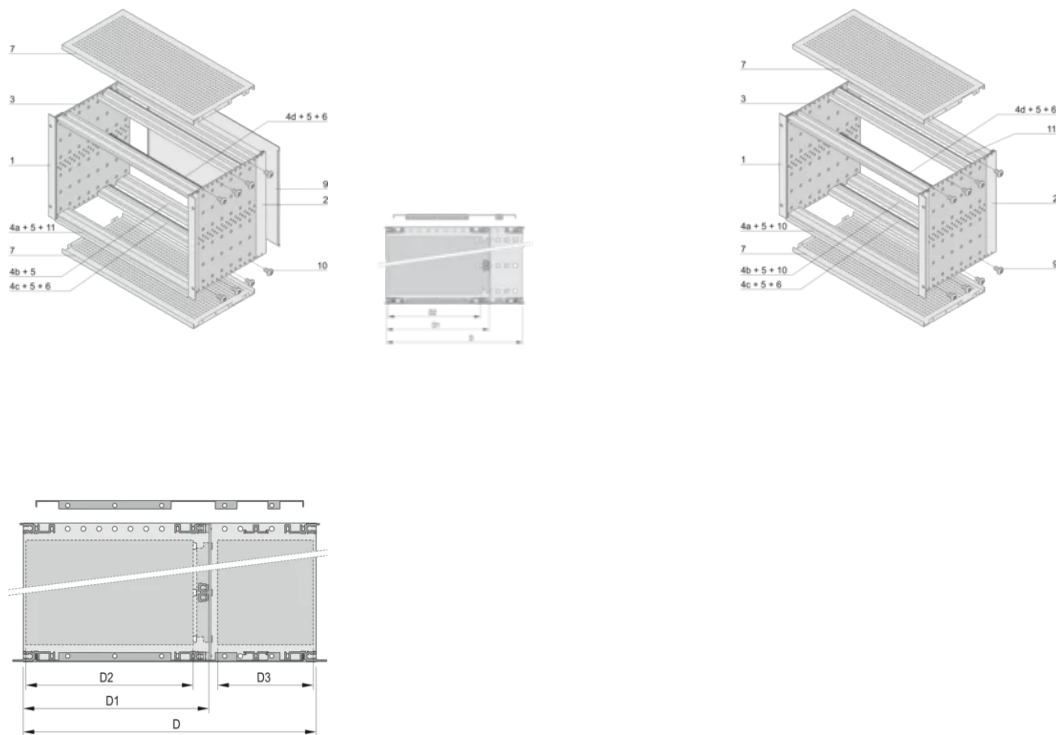

DIAGRAMS

AVERTIZARE

Produsele nVent trebuie instalate și utilizate numai așa cum este indicat în fișele de instrucțiuni și materialele de formare ale nVent. Fișele de instrucțiuni sunt disponibile pe www.nvent.com și de la reprezentantul dvs. de servicii clienți nVent. O instalare incorectă, o utilizare abuzivă, o aplicare greșită sau orice altă lipsă de respectare completă a instrucțiunilor și avertismentelor nVent poate duce la defectarea produsului, la deteriorarea proprietății, la răniri corporale grave și moarte și/sau poate anula garanția dvs.

North America

All locations
+1.763.422.2661
Chat with us:
nvent.com/schroff

Europe

Straubenhardt, Germany
+49.7082.794.0
Betschdorf, France
+33.3.88.90.64.90
Warsaw, Poland
+48.22.209.98.35
Assago, Italy
+39.02.932.7141
Chat with us:
nvent.com/schroff

Asia

Shanghai, China
+86.21.2412.6943
Qingdao, China
+86.532.8771.6101
Singapore
+65.6768.5800
Shin-Yokohama, Japan
+81.45.476.0271
Chat with us:
nvent.com/schroff

Middle East & India

Dubai, United Arab Emirates
+971.4.378.1700
Bangalore, India
+91.80.6715.2001
Istanbul, Turkey
+90.216.250.7374
Chat with us:
nvent.com/schroff

Portofoliul nostru puternic de mărci:

CADDY ERICO HOFFMAN ILSCO SCHROFF TRACHTE