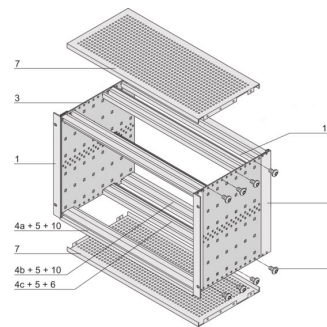

EuropacPRO 19" Subrack Kit for Backplane, Shielded, CompactPCI, 3 U, 235 mm

NUMĂR DE CATALOG

24563-152

EMC Shielded subrack for backplane mounting, for CPCI application.

CERTIFICATIONS

CARACTERISTICI

Subrack with side panel type F ("flexible") for CompactPCI plug-in units with high insertion and withdrawal forces

Aluminum construction

Rear horizontal rail for backplane mounting with insulation strip

Internal and external dimensions in accordance with: IEC 60297-3-100, -101, -102, -103, -104, IEEE 1101.1, IEEE 1101.10/11

Supplied as space-saving flat-pack

IP 20, in accordance with IEC 60529

Horizontal rail type "Heavy"

ATTRIBUTE PRODUS

Rack Height: 3U

Depth (D): 235mm

Package Quantity: 1

For Mounting: Backplane

Board Depth: 160mm

Gasket Type: Textile EMC

Handle Included: No

Mounting: Rack

Complies With: IEC 60297-3-103; IEEE 1101.10

EMC Shielding: Yes

Finish: Anodized; Passivated

Material: Aluminiu