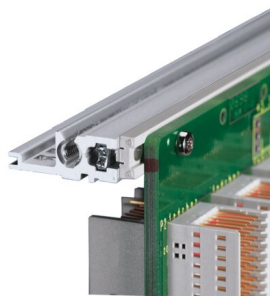

## NUMĂR DE CATALOG

24563-162

Rear horizontal rail for backplane mounting with insulation strip

## CARACTERISTICI

Horizontal rail type "Heavy"

Shock and Vibration resistance up to 5 g

IP 20, in accordance with IEC 60529

Shock and vibration tested to the German "Bahn" standards BN 411002, BN 411003

Internal and external dimensions in accordance with: IEC 60297-3-100, -101, IEEE 1101.1