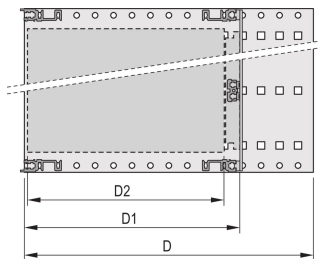

EuropacPRO 19" Subrack Kit for Backplane, Heavy, Retrofit Shielding, 3 U, 235 mm

NUMĂR DE CATALOG

24563-162

Rear horizontal rail for backplane mounting with insulation strip

CERTIFICATIONS

CARACTERISTICI

Horizontal rail type "Heavy"

Shock and Vibration resistance up to 5 g

IP 20, in accordance with IEC 60529

Shock and vibration tested to the German "Bahn" standards BN 411002, BN 411003

Internal and external dimensions in accordance with: IEC 60297-3-100, -101, IEEE 1101.1