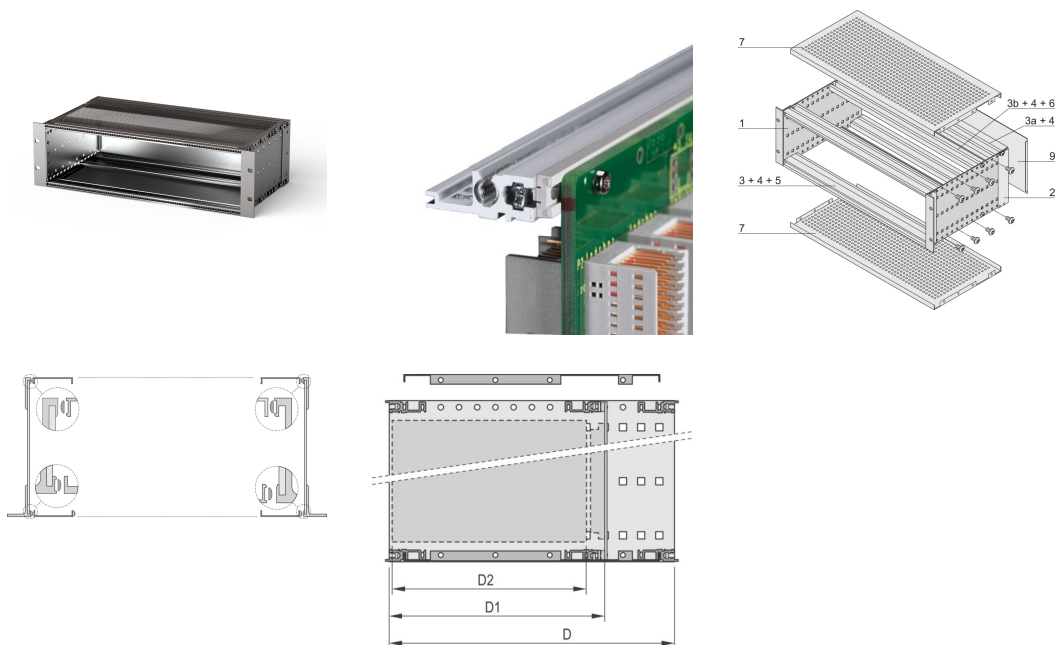

# EuropacPRO 19" Subrack Kit for Backplane, Heavy, Shielded, 3 U, 235 mm

NUMĂR DE CATALOG

24563-172

EMC Shielded subrack for backplane mounting, heavy version with tox welded side panels.

## CARACTERISTICI

Subrack with side panel type H ("Heavy"), 19" bracket is firmly fixed to side panel (tox-cold welded)

Modifications such as cutouts, different finishes or dimensions available

Supplied as space-saving flat-pack

Internal and external dimensions in accordance with: IEC 60297-3-100, -101, IEEE 1101.1

Shock and vibration tested to the German "Bahn" standards BN 411002, BN 411003

IP 20, in accordance with IEC 60529

## ATTRIBUTE PRODUS

---

Rack Height: 3U

Depth (D): 235mm

Package Quantity: 1

For Mounting: Backplane

Board Depth: 160mm; 220mm

Gasket Type: Textile EMC