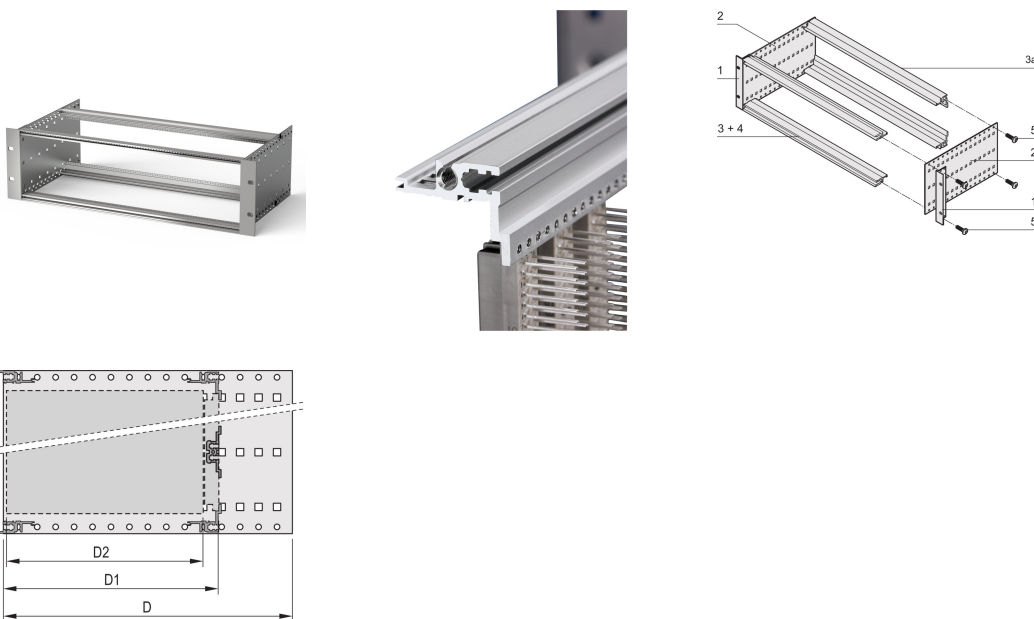

EuropacPRO 19" Subrack Kit for DIN Connector, Retrofit Shielding, 3 U, 235 mm

NUMĂR DE CATALOG

24563-192

Non-shielded subrack for Din Connector mounting EN 60603-2 (DIN 41612).

CERTIFICATIONS

CARACTERISTICI

Subrack with side panel type F ("flexible"), front 19" bracket included, depth-adjustable 19" bracket sold separately (not included in items delivered)

Aluminum construction

IP 20, in accordance with IEC 60529

Supplied as space-saving flat-pack

Horizontal rail type "light"

ATTRIBUTE PRODUS

Rack Height: 3U

Depth: 235mm

Package Quantity: 1

For Mounting: DIN Connector

Board Depth: 160mm; 220mm

Gasket Type: Stainless Steel EMC (retrofitable)

Handle Included: No

Mounting: Rack

Complies With: IEC 60297-3-103

EMC Shielding: No

Finish: Anodized; Passivated

Material: Aluminiu

Product Type: Subrack/Chassis