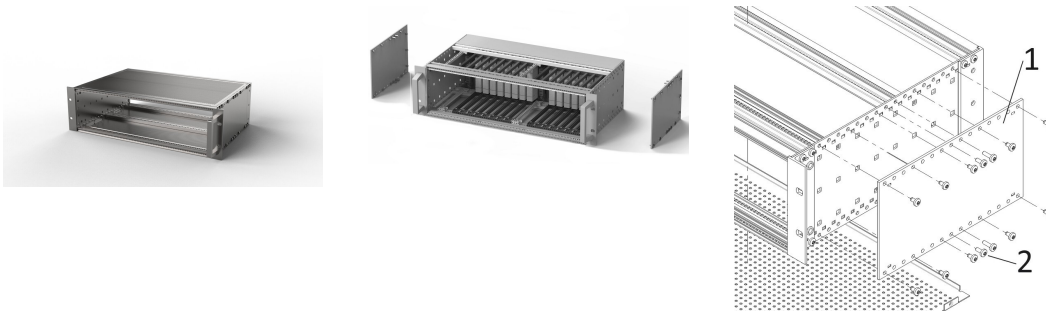

EuropacPRO Advanced EMC Side Panel Cover, 4U, 295 mm

NUMĂR DE CATALOG

24563-267

Aluminium Side panel 3mm to increase the EMC shielding effect of the subrack by covering the not needed cut-outs.

CERTIFICATIONS

CARACTERISTICI

Side panel covers for increased lateral RF shielding

Assembled on the outside of the standard side panel

Assembly material included

ATRIBUTE PRODUS

Rack Height: 4U

Depth: 295mm

Package Quantity: 2

EMC Shielding: Yes

Finish: Passivated

Length: 295mm

Material: Aluminiu

Product Family: EuropacPRO

Product Type: Side Panel

Type: Type H

Works With: Subracks

Package Unit: Pair

DETALII SUPLIMENTARE DESPRE PRODUS

Side panel and 19" bracket are tox-cold welded together. token = Clinching technique, without add aids. This takes place with special tools and high pressure.