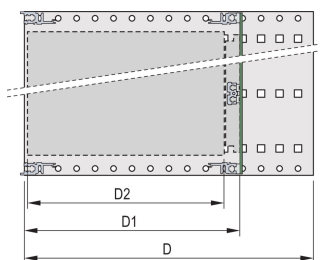

EuropacPRO 19" Subrack Kit for Backplane, Retrofit Shielding, 6 U, 415 mm

NUMĂR DE CATALOG

24563-435

Non-shielded subrack for backplane mounting.

CERTIFICATIONS

CARACTERISTICI

Subrack with side panel type F ("flexible"), front 19" bracket included, depth-adjustable 19" bracket sold separately (not included in items delivered)

Rear horizontal rail for backplane mounting with insulation strip

Aluminum construction

IP 20, in accordance with IEC 60529

Modifications such as cutouts, different finishes or dimensions available