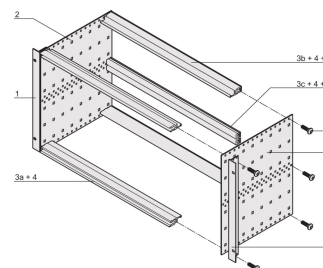

EuropacPRO 19" Subrack Kit for Backplane, Retrofit Shielding, 6 U, 415 mm

NUMĂR DE CATALOG

24563-435

Non-shielded subrack for backplane mounting.

CERTIFICATIONS

CARACTERISTICI

Subrack with side panel type F ("flexible"), front 19" bracket included, depth-adjustable 19" bracket sold separately (not included in items delivered)

Rear horizontal rail for backplane mounting with insulation strip

Aluminum construction

IP 20, in accordance with IEC 60529

Modifications such as cutouts, different finishes or dimensions available