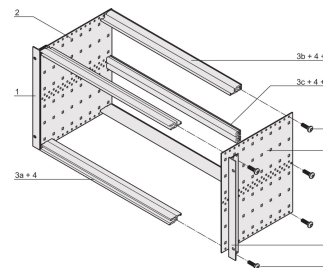

EuropacPRO 19" Subrack Kit for Backplane, Retrofit Shielding, 6 U, 475 mm

NUMĂR DE CATALOG

24563-436

Non-shielded subrack for backplane mounting.

CERTIFICATIONS

CARACTERISTICI

Subrack with side panel type F ("flexible"), front 19" bracket included, depth-adjustable 19" bracket sold separately (not included in items delivered)

Rear horizontal rail for backplane mounting with insulation strip

Aluminum construction

IP 20, in accordance with IEC 60529

Modifications such as cutouts, different finishes or dimensions available

Supplied as space-saving flat-pack

Horizontal rail type "light"

Internal and external dimensions in accordance with: IEC 60297-3-100, -101, IEEE 1101.1

ATTRIBUTE PRODUS

Rack Height: 6U

Depth: 475mm

Package Quantity: 1

For Mounting: Backplane

Board Depth: 160mm; 220mm; 280mm; 340mm

Gasket Type: Stainless Steel EMC (retrofittable)

Handle Included: No

Mounting: Rack

Complies With: IEC 60297-3-103

EMC Shielding: No

Finish: Anodized; Passivated

Material: Aluminiu