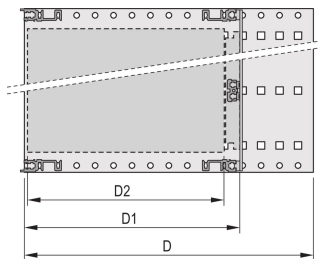

EuropacPRO 19" Subrack Kit for Backplane, Heavy, Retrofit Shielding, 6 U, 355 mm

NUMĂR DE CATALOG

24563-464

Rear horizontal rail for backplane mounting with insulation strip

CERTIFICATIONS

CARACTERISTICI

Horizontal rail type "Heavy"

Shock and Vibration resistance up to 5 g

IP 20, in accordance with IEC 60529

Shock and vibration tested to the German "Bahn" standards BN 411002, BN 411003

Internal and external dimensions in accordance with: IEC 60297-3-100, -101, IEEE 1101.1