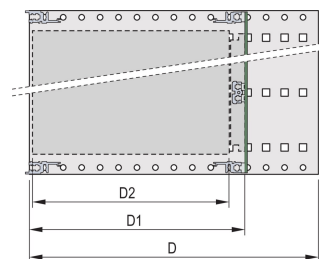

EuropacPRO 19" Subrack Kit for Backplane, Light, Unshielded, 6 U, 175 mm

NUMĂR DE CATALOG

24564-431

Non-EMC shielded subrack for backplane mounting, light version.

CERTIFICATIONS

CARACTERISTICI

Subrack with side panel type L ("light") with integrated 19" support brackets

Horizontal rail type "light"

Aluminum construction

Rear horizontal rails for backplane mounting with insulation strip

Installed load up to 7.5 kg