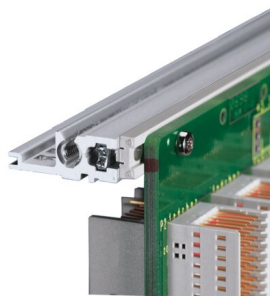

EuropacPRO 19" Subrack Kit for Backplane, Light, Unshielded, 6 U, 175 mm

NUMĂR DE CATALOG

24564-431

Non-EMC shielded subrack for backplane mounting, light version.

CERTIFICATIONS

CARACTERISTICI

Subrack with side panel type L ("light") with integrated 19" support brackets

Horizontal rail type "light"

Aluminum construction

Rear horizontal rails for backplane mounting with insulation strip

Installed load up to 7.5 kg