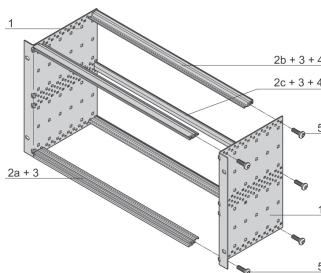

EuropacPRO 19" Subrack Kit for Backplane, Light, Unshielded, 6 U, 175 mm

NUMĂR DE CATALOG

24564-431

Non-EMC shielded subrack for backplane mounting, light version.

CERTIFICATIONS

CARACTERISTICI

Subrack with side panel type L ("light") with integrated 19" support brackets

Horizontal rail type "light"

Aluminum construction

Rear horizontal rails for backplane mounting with insulation strip

Installed load up to 7.5 kg