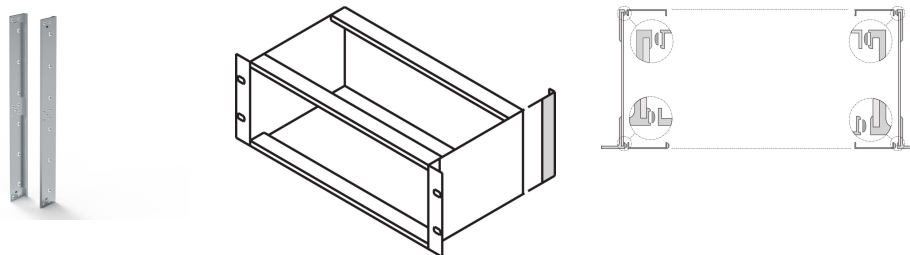

EuropacPRO Rear Angle for Textile EMC Gasket for Side Panel, 6 U

NUMĂR DE CATALOG

24564-499

EuropacPro rear angle for Textile EMC Gasket, out of Aluminum extrusion with etched surface. Rear hood cannot be mounted simultaneously.

CERTIFICATIONS

CARACTERISTICI

Required for rear shielding

Also useable at the front if you use a depth-adjustable 19" support bracket

ATRIBUTE PRODUS

Rack Height: 6U

Package Quantity: 2

Height: 265.9mm

Material: Aluminiu

Product Family: EuropacPRO

Product Type: Cover

Type: Rear Angle

Works With: Subracks

Package Unit: Pair

Gross Weight: 0.159kg

AVERTIZARE