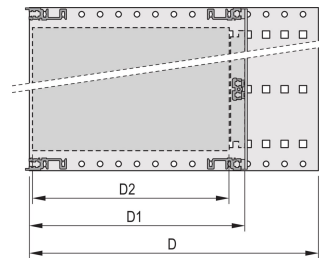

EuropacPRO 19" Subrack Kit for Backplane, Heavy, Retrofit Shielding, With Front Handle, 3 U, 175 mm

NUMĂR DE CATALOG

24567-161

Non-EMC shielded subrack for backplane mounting, heavy version with tox welded side panels and front handle.

CERTIFICATIONS