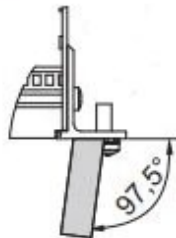

EuropacPRO 19" Subrack Kit for Backplane, Heavy, Retrofit Shielding, With Front Handle, 3 U, 175 mm

NUMĂR DE CATALOG

24567-161

Non-EMC shielded subrack for backplane mounting, heavy version with tox welded side panels and front handle.

CERTIFICATIONS

CARACTERISTICI

Subrack with side panel type H ("Heavy"), 19" bracket is firmly fixed to side panel (tox-cold welded)

Supplied as space-saving flat-pack

Rear horizontal rail for backplane mounting with insulation strip

Horizontal rail type "Heavy"

Shock and Vibration resistance up to 5 g

IP 20, in accordance with IEC 60529

Shock and vibration tested to the German "Bahn" standards BN 411002, BN 411003

Internal and external dimensions in accordance with: IEC 60297-3-100, -101, IEEE 1101.1