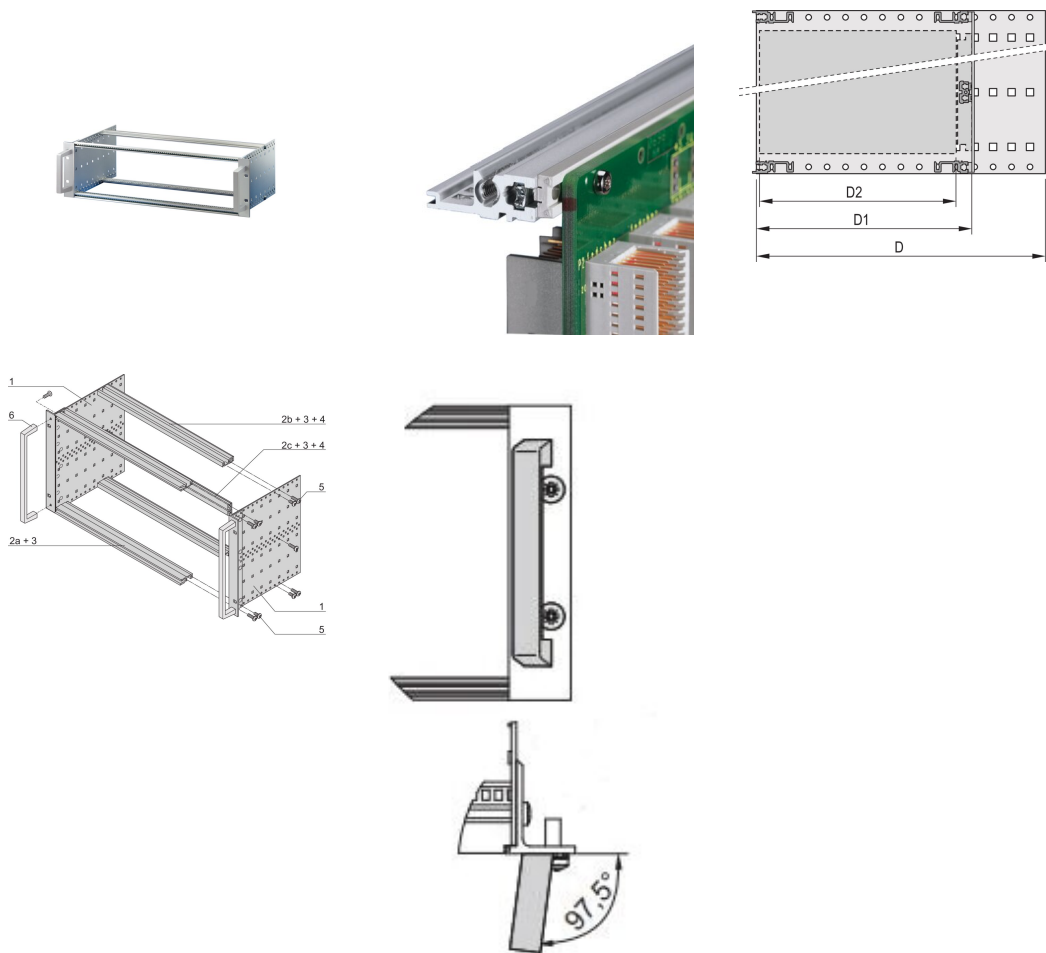

EuropacPRO 19" Subrack Kit for Backplane, Heavy, Retrofit Shielding, With Front Handle, 6 U, 175 mm

NUMĂR DE CATALOG

24567-461

Non-EMC shielded subrack for backplane mounting, heavy version with tox welded side panels and front handle.

CERTIFICATIONS

CARACTERISTICI

Subrack with side panel type H ("Heavy"), 19" bracket is firmly fixed to side panel (tox-cold welded)

Supplied as space-saving flat-pack

Rear horizontal rail for backplane mounting with insulation strip

Horizontal rail type "Heavy"

Shock and Vibration resistance up to 5 g

IP 20, in accordance with IEC 60529

Shock and vibration tested to the German "Bahn" standards BN 411002, BN 411003

Internal and external dimensions in accordance with: IEC 60297-3-100, -101, IEEE 1101.1

Installed load up to 15 kg

Version with front handles

ATRIBUTE PRODUS

Rack Height: 6U

Depth: 175mm

Package Quantity: 1

For Mounting: Backplane

Board Depth: 160mm