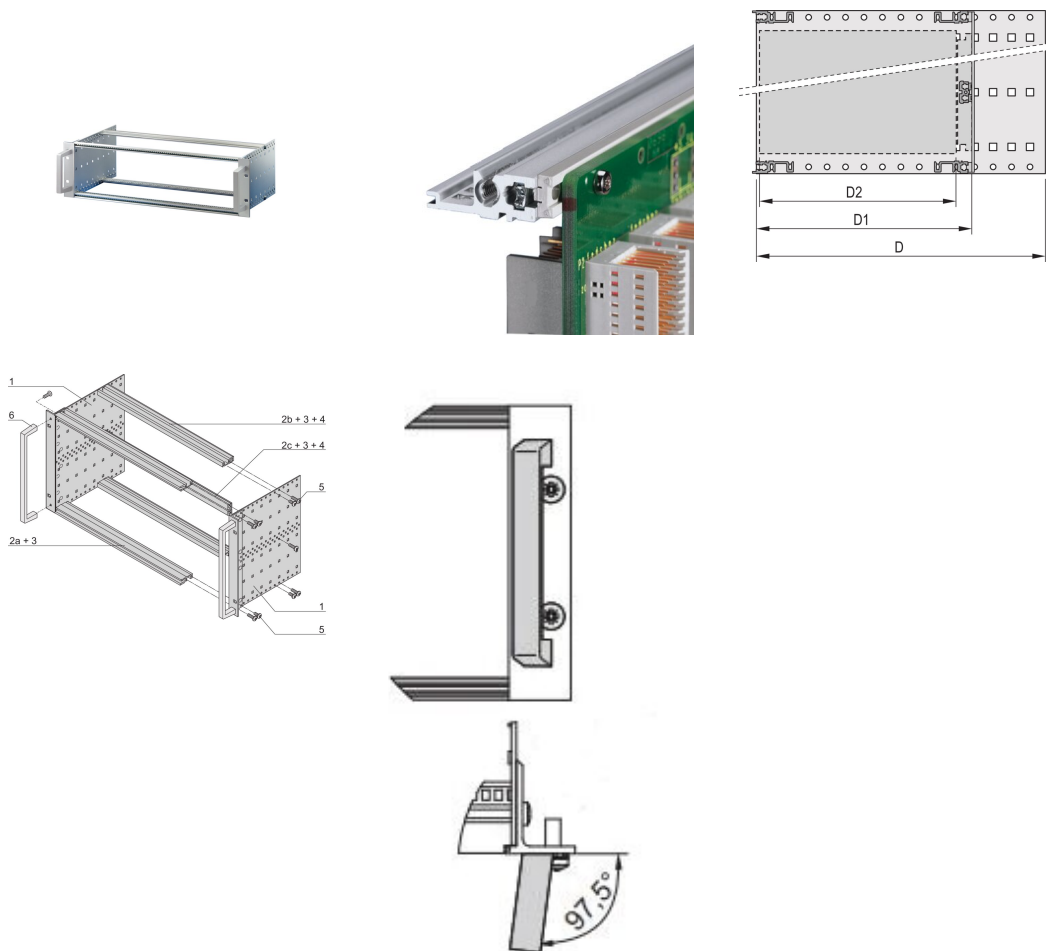

EuropacPRO 19" Subrack Kit for Backplane, Heavy, Retrofit Shielding, With Front Handle, 6 U, 235 mm

NUMĂR DE CATALOG

24567-462

Non-EMC shielded subrack for backplane mounting, heavy version with tox welded side panels and front handle.

CERTIFICATIONS

CARACTERISTICI

Subrack with side panel type H ("Heavy"), 19" bracket is firmly fixed to side panel (tox-cold welded)

Supplied as space-saving flat-pack

Rear horizontal rail for backplane mounting with insulation strip

Horizontal rail type "Heavy"

Shock and Vibration resistance up to 5 g

IP 20, in accordance with IEC 60529

Shock and vibration tested to the German "Bahn" standards BN 411002, BN 411003

Internal and external dimensions in accordance with: IEC 60297-3-100, -101, IEEE 1101.1

Installed load up to 15 kg

Version with front handles

ATRIBUTE PRODUS

Rack Height: 6U

Depth: 235mm

Package Quantity: 1

For Mounting: Backplane

Board Depth: 160mm; 220mm