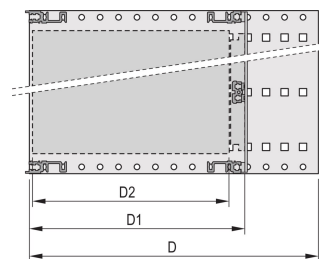

EuropacPRO 19" Subrack Kit for Backplane, Heavy, Retrofit Shielding, With Front Handle, 6 U, 355 mm

NUMĂR DE CATALOG

24567-464

Non-EMC shielded subrack for backplane mounting, heavy version with tox welded side panels and front handle.

CERTIFICATIONS