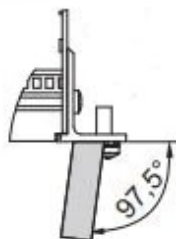

# EuropacPRO 19" Subrack Kit for Backplane, Heavy, Retrofit Shielding, With Front Handle, 6 U, 355 mm

NUMĂR DE CATALOG

24567-464

Non-EMC shielded subrack for backplane mounting, heavy version with tox welded side panels and front handle.