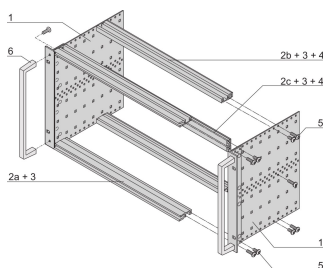

# EuropacPRO 19" Subrack Kit for Backplane, Heavy, Retrofit Shielding, With Front Handle, 6 U, 355 mm

NUMĂR DE CATALOG

24567-464

Non-EMC shielded subrack for backplane mounting, heavy version with tox welded side panels and front handle.

## CARACTERISTICI

---

Subrack with side panel type H ("Heavy"), 19" bracket is firmly fixed to side panel (tox-cold welded)

Supplied as space-saving flat-pack

Rear horizontal rail for backplane mounting with insulation strip