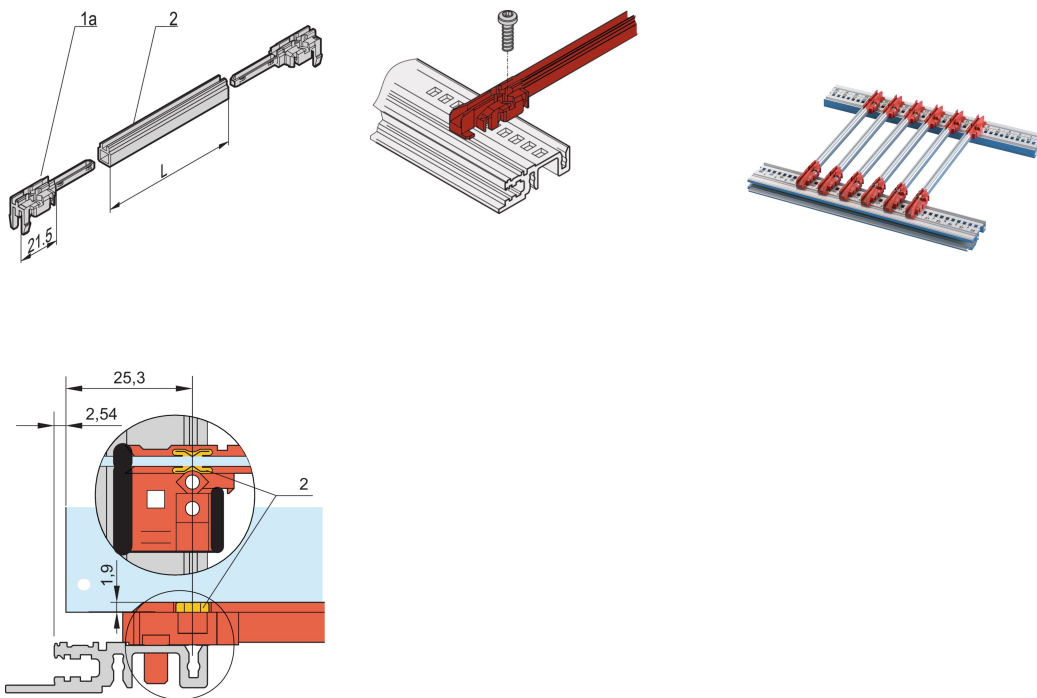

Guide Rail Accessory Type, PC, 280 mm, 2 mm Groove Width, Multi-Piece, Red/Silver, 10 Pieces

NUMĂR DE CATALOG

24568-381

New generation of accessory type guide rails for PCBs or plug-in units. Forms a reliable interface between the subrack mechanics and the sub-assemblies.

CERTIFICATIONS

CARACTERISTICI

NEW generation accessory type plastic guide rails for reliable retention of PCBs or plug-in units

Significantly increased stability, due to a optimized design and high quality material (PC)

Improved fire safety properties, fulfills EN 45545-2 requirement sets R22, R23 and R24 with HL3

"Halogen-Free", according to IEC 61249-2-21

Can be clipped into horizontal rails (Al extrusion) or into 1.5 mm thick plates

Can be bolted to the horizontal rails Type H and R for higher shock and vibration requirements

Optional ESD clip for an conductive contact between PCB and horizontal rail available

Storage temperature: from -40 °C ... 130 °C