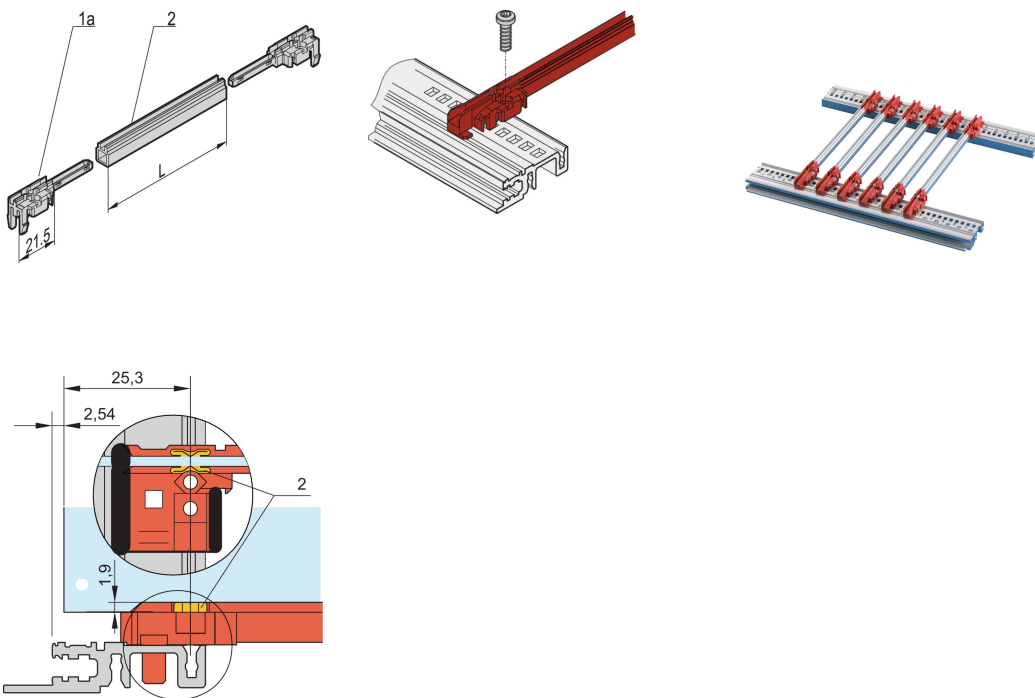

Guide Rail Accessory Type, PC, 340 mm, 2 mm Groove Width, Multi-Piece, Red/Silver, 10 Pieces

NUMĂR DE CATALOG

24568-382

New generation of accessory type guide rails for PCBs or plug-in units. Forms a reliable interface between the subrack mechanics and the sub-assemblies.

CERTIFICATIONS

CARACTERISTICI

NEW generation accessory type plastic guide rails for reliable retention of PCBs or plug-in units

Significantly increased stability, due to a optimized design and high quality material (PC)

Improved fire safety properties, fulfills EN 45545-2 requirement sets R22, R23 and R24 with HL3

"Halogen-Free", according to IEC 61249-2-21

Can be clipped into horizontal rails (Al extrusion) or into 1.5 mm thick plates

Can be bolted to the horizontal rails Type H and R for higher shock and vibration requirements

Optional ESD clip for an conductive contact between PCB and horizontal rail available

Storage temperature: from -40 °C ... 130 °C