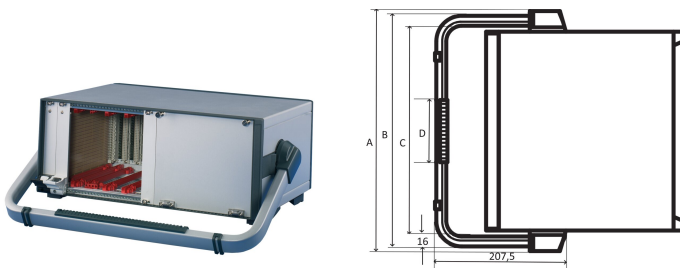

RatiopacPRO/-Air Tip-up Handle, 42 HP

NUMĂR DE CATALOG

24571-320

Tip-up carrying handles.

CERTIFICATIONS

CARACTERISTICI

Adjustable in 30° increments

Retrofittable without mechanical tooling on case

Static load-carrying capacity 30 kg

The handle enable a user to have a better view to the front side of the case in case of desktop usage

ATRIBUTE PRODUS

Rack Width: 42HP

Package Quantity: 1

Handle Type: Tip-up Handle

Color: Silver

Finish: Vopsit Pulbere

Material: Aluminiu; ABS

Product Family: RatiopacPRO; RatiopacPRO AIR