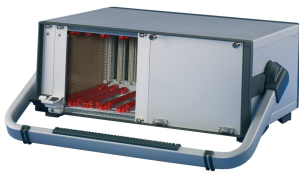

RatiopacPRO/-Air Tip-up Handle, 63 HP

NUMĂR DE CATALOG

24571-321

Tip-up carrying handles.

CERTIFICATIONS

CARACTERISTICI

Adjustable in 30° increments

Retrofittable without mechanical tooling on case

Static load-carrying capacity 30 kg

The handle enable a user to have a better view to the front side of the case in case of desktop usage

ATRIBUTE PRODUS

Rack Width: 63HP

Package Quantity: 1

Handle Type: Tip-up Handle

Color: Silver

Finish: Vopsit Pulbere

Material: Aluminiu; ABS

Product Family: RatiopacPRO; RatiopacPRO AIR

Product Type: Handle

Works With: Cases

Gross Weight: 0.561kg

DETALII SUPLIMENTARE DESPRE PRODUS