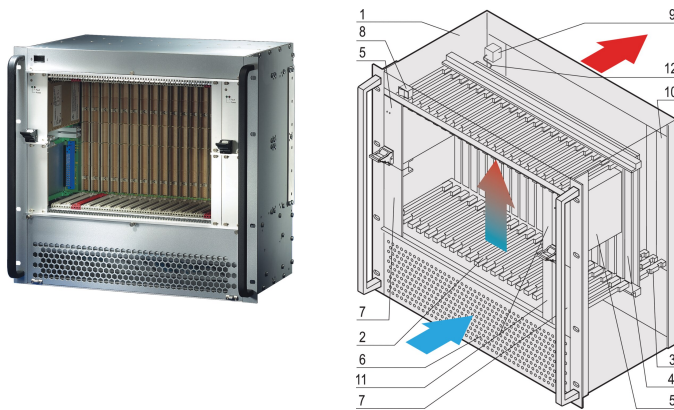

CPCI System With PSB, 10 U, 14 Slot

NUMĂR DE CATALOG

24579-028

10 U CompactPCI System with PSB for fourteen 6 U Boards, fourteen RTM Boards and up to four 3U pluggable Power Supplies.

CERTIFICATIONS

CARACTERISTICI

System in accordance with IEC 60297-3-101, -102, -103; IEEE 1101.1, 1101.10/11); Backplane, conforms to PICMG 2.16

System with vertical card cage. Board format Front: 6 U, 160 mm deep; Rear I/O: 6 U, 80 mm deep

Backplane, PSB (package switched backplane), PICMG 2.16 16-slot, 6 U, 64 bit (2 fabric/switch slots, 14 node slots)

Heat dissipation by fan module, from front to rear

Two 19" CompactPCI power supplies, 300 W (3 U, 8 HP), prepared for installation of two additional 19" compatible PSUs

Prepared for system monitoring with a chassis monitoring module (CMM)

ATRIBUTE PRODUS

Product Type: System

Number of Slots: 16

Type: 19" Rack Mount

Backplane Type: 6 U CompactPCI with PSB

Data Transfer: 64-bit PCI Bus; GbE