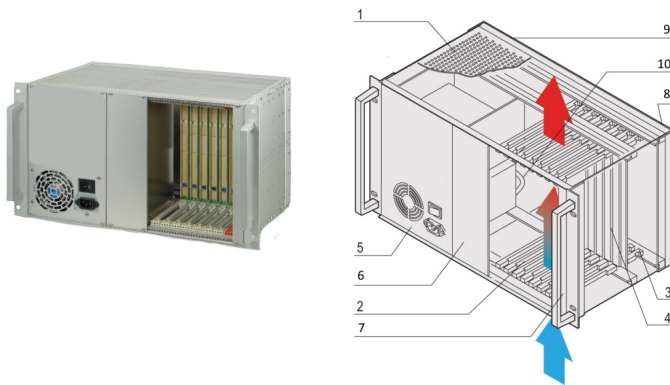

CPCI System With ATX PSU, 6 U, 8 Slot

NUMĂR DE CATALOG

24579-030

Fanless 6 U CompactPCI System with vertical Card Cage for eight 6U Boards and eight RTM Boards. With built in ATX Power Supply.

CERTIFICATIONS

CARACTERISTICI

In accordance with IEC 60297-3-101, -102, -103; IEEE 1101.1, 1101.10/11; backplane in accordance with PICMG 2.0 rev. 3.0

System with vertical card cage. Board format Front: 6 U, 160 mm deep; Rear I/O: 6 U, 80 mm deep

Backplane 8 slot, 6 U, 64 bit, System slot right, 8 HP wide CPU can be used

Heat dissipation by convection, from bottom to top

ATX PSU, 300 W

ATRIBUTE PRODUS

Product Type: System

Number of Slots: 8

Type: 19" Rack Mount

Backplane Type: 6 U CompactPCI

Data Transfer: 64-bit PCI Bus

Power per Slot: 10W

Input Voltage AC: 100 – 240V

Rack Height: 6U

Power Supply Type: (1) ATX PSU

Power Supply Included: Yes

Rear I/O: Yes