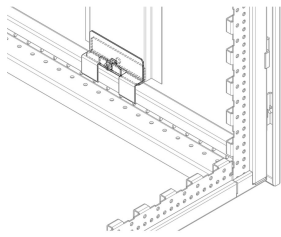

Internal Retainer for Rear Panel for Varistar CP

NUMĂR DE CATALOG

24630-026

The internal retainer is easily fitted without drilling, and allows the rear panel to be removed only from inside. The retainer is only for IP 20 applications.

CARACTERISTICI

Easily fitted without drilling

Once assembled, the rear panel can no longer be removed from the exterior

ATRIBUTE PRODUS

Product Type: Bracket

Product Family: Varistar CP

Type: Retainer

Works With: Varistar CP