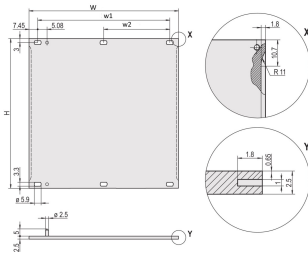

Front Panel, Refrofit Shielding, 6 U, 84 HP, 2.5 mm, Al, Anodized, Untreated Edges

NUMĂR DE CATALOG

30846-771

Flat front panel. Shieldable with stainless steel EMC gasket.

CERTIFICATIONS

CARACTERISTICI

For stainless steel EMC gasket

Al, 2.5 mm, front anodized, conductive

ATRIBUTE PRODUS

Rack Height: 6U

Rack Width: 84HP

Package Quantity: 1

Accessory Type: Front panel

Mounting: Screw-on Front

Gasket Type: Stainless Steel EMC

Front Finish: Anodized

Rear Finish: Conductive

Treated Edges: No

Complies With: IEC 60297-3-101; IEEE 1101.1/10

Depth (D): 2.5mm

EMC Shielding: No (Retrofittable)

Finish: Anodized

Height (H): 261.8mm

Material: Aluminiu

Product Type: Front Panel

Type: Front Panel without Handle

Width (W): 426.4mm

Net Weight: 0.74kg

DETALII SUPLIMENTARE DESPRE PRODUS

Please order fixing material (sleeves, collar screws) separately.