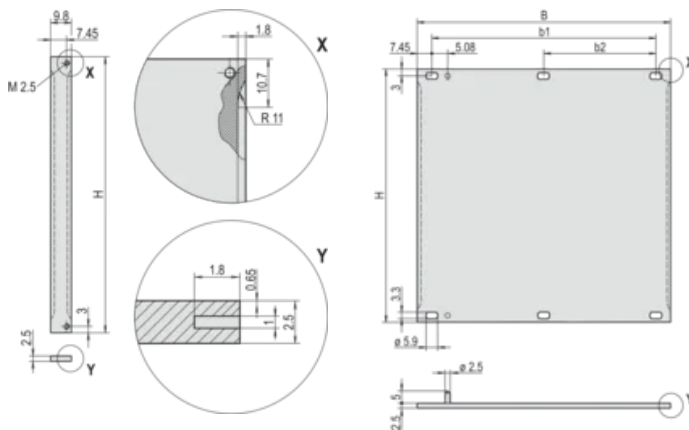

Complies With: IEC 60297-3-101; IEEE 1101.1/10

Depth (D): 2.5mm

EMC Shielding: No (Retrofittable)

Finish: Anodized

Height (H): 261.8mm

Material: Aluminiu

Product Type: Front Panel

Type: Front Panel without Handle

Width (W): 426.4mm

Net Weight: 0.74kg

DETALII SUPLIMENTARE DESPRE PRODUS

Please order fixing material (sleeves, collar screws) separately.

DIAGRAMS

AVERTIZARE

Produsele nVent trebuie instalate și utilizate numai așa cum este indicat în fișele de instrucțiuni și materialele de formare ale nVent. Fișele de instrucțiuni sunt disponibile pe www.nvent.com și de la reprezentantul dvs. de servicii clienți nVent. O instalare incorectă, o utilizare abuzivă, o aplicare greșită sau orice altă lipsă de respectare completă a instrucțiunilor și avertismentelor nVent poate duce la defectarea produsului, la deteriorarea proprietății, la răniri corporale grave și moarte și/sau poate anula garanția dvs.