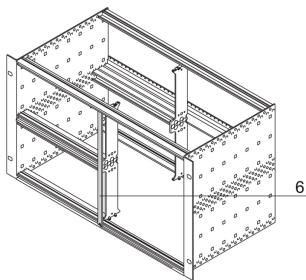

Front Panel Alternative for Combined Mounting, unshielded, 6 U, 2 HP

NUMĂR DE CATALOG

30847-472

The 2 HP wide front panel covers an open slot. The non-shielded version can be fixed with screws and washers. Due to the 2 HP width, no sleeves can be used.

CERTIFICATIONS

CARACTERISTICI

Flat front panel 6 U, 2 HP, Al, 2.5 mm

ATTRIBUTE PRODUS

Product Type: Front Panel

Accessory Type: Front panel

Material: Aluminiu

Front Finish: Anodized

Rear Finish: Conductive

Treated Edges: No

Rack Height: 6U

Height (H): 261.8mm

Rack Width: 2HP

Width (W): 9.8mm

Complies With: IEC 60297-3-101; IEEE 1101.1/10

Package Quantity: 1