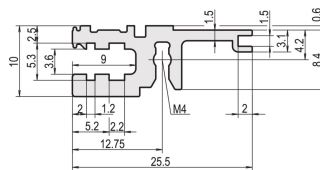

Horizontal Rail, Front, Type L-OD, Light, Without Lip, 28 HP

NUMĂR DE CATALOG

34560-028

Combinations of horizontal rails and side panels

		"L" can be combined				"H" combination not recommended			
Subrack 28 HP	Subrack 28 HP	-	+	+	+	+	+	+	+
	Subrack 28 HP (with lip)	+	+	+	+	+	+	+	+
Subrack 18 HP	Subrack 18 HP	+	+	-	-	+	+	-	-
	Subrack 18 HP (with lip)	+	+	-	-	+	+	-	-
Subrack 12 HP	Subrack 12 HP	+	+	-	-	+	+	-	-
Subrack 6 HP	Subrack 6 HP	+	+	-	-	+	+	-	-

The horizontal rail without a lip enable the use of a setups such as a 6 U front panel for a subrack which is split into 2 x 3 U.

CERTIFICATIONS

CARACTERISTICI

For installation behind full-width front panel

< 28 HP not to print

Without lip (L-OD)

Aluminum extrusion, anodized finish, conductive contact surface

ATRIBUTE PRODUS

Rack Width: 28HP

Package Quantity: 1

Finish: Anodized

Length: 147.32mm