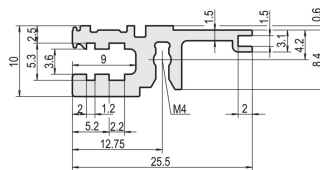

Horizontal Rail, Front, Type L-OD, Light, Without Lip, 40 HP

NUMĂR DE CATALOG

34560-040

Combinations of horizontal rails and side panels

	Subrack L-OD	Subrack L-OD Light	Subrack L-OD	Subrack L-OD
Subrack L-OD	-	+	+	+
Subrack L-OD Light	+	+	+	+
Subrack L-OD	+	+	-	-
Subrack L-OD	+	+	-	-

Legend: + can be combined, - combination not recommended

The horizontal rail without a lip enable the use of a setups such as a 6 U front panel for a subrack which is split into 2 x 3 U.

CERTIFICATIONS

CARACTERISTICI

Length: 208.28mm

Material: Aluminiu

Product Family: EuropacPRO; RatiopacPRO; RatiopacPRO AIR; CompacPRO; PropacPRO

Product Type: Horizontal Rail

Type: Light, OD

Works With: Subracks; Cases

Net Weight: 0.064kg