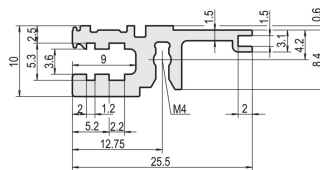

Horizontal Rail, Front, Type L-OD, Light, Without Lip, 42 HP

NUMĂR DE CATALOG

34560-042

Combinations of horizontal rails and side panels

	Subrack 1 U	Subrack 2 U	Subrack 3 U	Subrack 4 U
Subrack 1 U	-	+	+	+
Subrack 2 U	+	+	+	+
Subrack 3 U	+	+	-	-
Subrack 4 U	+	+	-	-

Legend: + can be combined, - combination not recommended

The horizontal rail without a lip enable the use of a setups such as a 6 U front panel for a subrack which is split into 2 x 3 U.

CERTIFICATIONS

CARACTERISTICI

Length: 218.44mm

Material: Aluminiu

Product Family: EuropacPRO; RatiopacPRO; RatiopacPRO AIR; CompacPRO; PropacPRO

Product Type: Horizontal Rail

Type: Light, OD

Works With: Subracks; Cases

Net Weight: 0.067kg