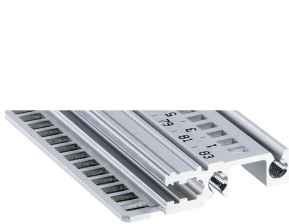

# Horizontal Rail, Front, Type H-LD, Heavy, Long Lip, for IEEE Application, 42 HP

## NUMĂR DE CATALOG

**34560-342**

Combinations of horizontal rails and side panels

	Side panel 1	Side panel 2	Side panel 3	Side panel 4
Horizontal rail 1	-	+	+	+
Horizontal rail 2	+	+	+	+
Horizontal rail 3	+	+	-	-
Horizontal rail 4	Light 1	Dark 2	Heavy 3	Edge 4

Legend: "+" can be combined, "-" combination not recommended, "X" not supported.

The horizontal rail with a long lip enables the use of IEEE insertion / extraction handles.

## CARACTERISTICI

For plug-in units with IEEE handle

Long lip (H-LD)

Installation at top and bottom

For CPCI and VME64x systems

Aluminum extrusion, anodized finish, conductive contact surface