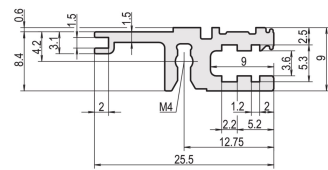

Horizontal Rail, Rear, Type L-VT, Light, 63 HP

NUMĂR DE CATALOG

34560-663

Combinations of horizontal rails and side panels

	"H" can be combined		"L" combination not recommended	
Horizontal rail	-	+	+	+
Horizontal rail	+	+	+	+
Horizontal rail	+	+	-	-
Horizontal rail				
Side panel	Light 1-F	Flashed 1-F	Heavy 1-F	Rugged 1-F

The horizontal rail, type VT enables the direct assembly of a backplane.

CERTIFICATIONS

CARACTERISTICI

For direct backplane mounting

Recessed installation for low mechanical demands (L-VT)

Mounting top and bottom

Aluminum extrusion, anodized finish, conductive contact surface

ATTRIBUTE PRODUS

Rack Width: 63HP

Package Quantity: 1

Finish: Anodized

Length: 325.12mm

Material: Aluminiu

Product Family: EuropacPRO; RatiopacPRO; RatiopacPRO AIR; CompacPRO; PropacPRO

Product Type: Horizontal Rail

Type: Light, VT

Works With: Subracks; Cases

Gross Weight: 0.085kg

DETALII SUPLIMENTARE DESPRE PRODUS

Delivery is in standard pack multiples. Pricing is per individual item.

Please take into consideration that deliveries may be carried out in the stated SPQs (SPQ, e.g. 5 pieces, 10 pieces, 50 pieces, etc.). Differing order quantities (e.g. 2 pieces) may be changed to the next possible delivery quantity = Standard Pack Quantity.