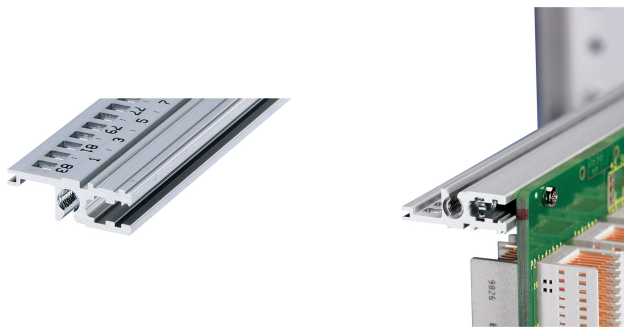

Horizontal Rail, Rear, Type L-VT, Light, 63 HP

NUMĂR DE CATALOG

34560-663

Combinations of horizontal rails and side panels

	"H" can be combined		"L" combination not recommended	
Horizontal rail	-	+	+	+
Horizontal rail	+	+	+	+
Horizontal rail	+	+	-	-
Horizontal rail				
Side panel	Light 1-F	Flashed 1-F	Heavy 1-F	Rugged 1-F

The horizontal rail, type VT enables the direct assembly of a backplane.

CERTIFICATIONS

CARACTERISTICI

For direct backplane mounting

Recessed installation for low mechanical demands (L-VT)

Mounting top and bottom

Aluminum extrusion, anodized finish, conductive contact surface

ATTRIBUTE PRODUS

Rack Width: 63HP

Package Quantity: 1

Finish: Anodized

Length: 325.12mm

Material: Aluminiu

Product Family: EuropacPRO; RatiopacPRO; RatiopacPRO AIR; CompacPRO; PropacPRO

Product Type: Horizontal Rail

Type: Light, VT

Works With: Subracks; Cases

Gross Weight: 0.085kg

DETALII SUPLIMENTARE DESPRE PRODUS

Delivery is in standard pack multiples. Pricing is per individual item.

Please take into consideration that deliveries may be carried out in the stated SPQs (SPQ, e.g. 5 pieces, 10 pieces, 50 pieces, etc.). Differing order quantities (e.g. 2 pieces) may be changed to the next possible delivery quantity = Standard Pack Quantity.