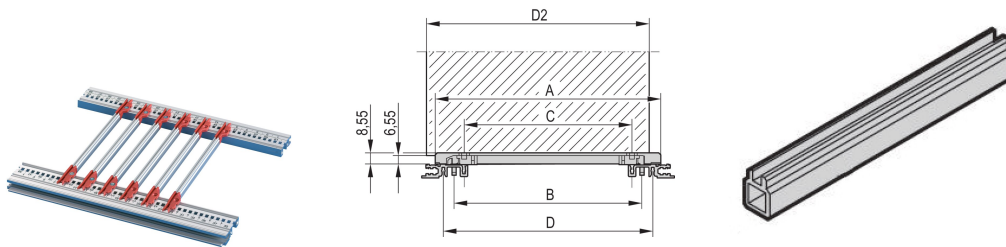

Guide Rail Multi Piece, Mid-Piece, Aluminum Extrusion, 340 mm, 2 mm Groove Width, 10 Pieces

NUMĂR DE CATALOG

34560-894

Guide rail mid-piece for individual multi-piece guide rails out of plastic or Aluminum extrusion. Suitable for Standard, Accessory, 4.4" PCB types and end pieces with coding.

CERTIFICATIONS

CARACTERISTICI

Middle profile for mounting guide rails for 2 mm groove width

2 plastic end pieces are required; these are pushed on to both ends of the middle profile

Guide rails can be clipped into horizontal rails (Al extrusion) or into 1.5 mm thick plates

Storage temperature: from -40 °C ... 130 °C

ATRIBUTE PRODUS

Product Type: Guide Rail

Product Family: EuropacPRO; RatiopacPRO; RatiopacPRO AIR; CompacPRO; PropacPRO; MultipacPRO; Inpac

Type: Middle Section

Works With: Subracks; Cases; Chassis

Board Depth: 340mm

Groove Width: 2

Material: Aluminiu

Color: Silver

Package Quantity: 1

Finish: Anodized

Net Weight: 0.017kg