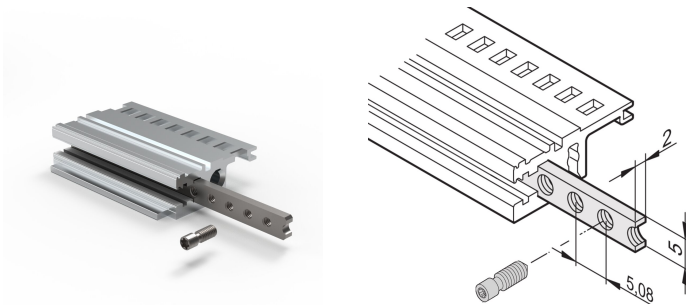

# Horizontal Rails Threaded Insert, M2.5, 20 HP

## NUMĂR DE CATALOG

**34561-320**

The threaded insert is a metal strip with thread M2.5 and allows the fixing of front panels.

## CARACTERISTICI

The collar screws used for fixing partial-width front panels must be 12.3 mm long

Usable for all horizontal rails

## ATRIBUTE PRODUS

Rack Width: 20HP

Package Quantity: 1

Finish: Oțel Zincat

Length: 106.18mm

Material: Oțel

Product Family: EuropacPRO; RatiopacPRO; RatiopacPRO AIR; CompacPRO; PropacPRO; Inpac

Product Type: Threaded Insert