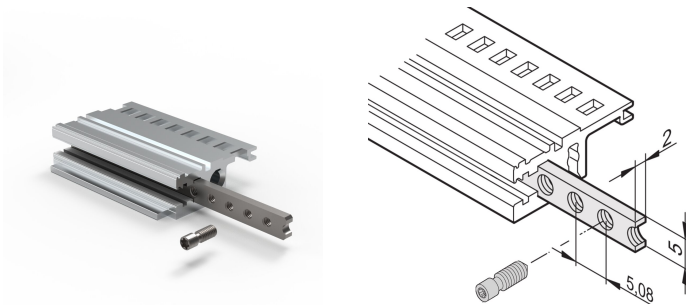

Horizontal Rails Threaded Insert, M2.5, 40 HP

NUMĂR DE CATALOG

34561-340

The threaded insert is a metal strip with thread M2.5 and allows the fixing of front panels.

CERTIFICATIONS

CARACTERISTICI

The collar screws used for fixing partial-width front panels must be 12.3 mm long

Usable for all horizontal rails

ATRIBUTE PRODUS

Rack Width: 40HP

Package Quantity: 1

Finish: Oțel Zincat

Length: 207.78mm

Material: Oțel

Product Family: EuropacPRO; RatiopacPRO; RatiopacPRO AIR; CompacPRO; PropacPRO; Inpac

Product Type: Threaded Insert

Works With: Subracks; Cases

DETALII SUPLIMENTARE DESPRE PRODUS

Please take into consideration that deliveries may be carried out in the stated SPQs (SPQ, e.g. 5 pieces, 10 pieces, 50 pieces, etc.). Differing order quantities (e.g. 2 pieces) may be changed to the next possible delivery quantity = Standard Pack Quantity.