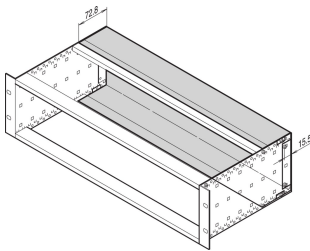

EuropacPRO Rear Hood for Stainless Steel EMC Gasket, 3 U, 84 HP

NUMĂR DE CATALOG

34561-752

The rear hood is used as a shielded rear boundary and requires 60 mm space. Therefore if the rear hood is used, the side panel depth must be 60 mm greater than the board depth. Contact between the rear hood and the horizontal rails is established by the stainless steel contact strip for the cover plate. Thus no additional EMC sealing is necessary. Rear hood cannot be used simultaneously with rear corner profile.

CERTIFICATIONS

CARACTERISTICI

The rear hood is used as a shielded rear boundary. The rear hood requires 60 mm space. Therefore if the rear hood is used, the side panel depth must be 60 mm greater than the board depth. Example: For a board depth of 160 mm a side panel (with rear hood) of 235 mm (175 mm + 60 mm) is used

Contact between the rear hood and the horizontal rails is established by the stainless steel contact strip for the cover plate. Thus no additional EMC sealing is necessary

Rear hood cannot be used simultaneously with rear corner profile

For EMC-shielding please order EMC gasket for horizontal rail separately.

ATTRIBUTE PRODUS

Rack Height: 3U

Rack Width: 84HP

Package Quantity: 1

Finish: Passivated

Material: Aluminiu

Product Family: EuropacPRO