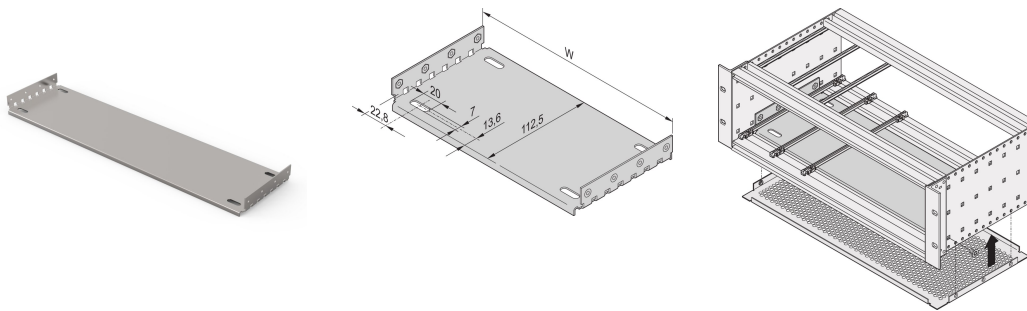

EuropacPRO Mounting Plate for Use With Cover Plate, 63 HP, 160 mm Board Length

NUMĂR DE CATALOG

34563-003

Material	HP	W	D
34563001	28	146,87	112,50
34563009	28	146,87	172,50
34563002	42	217,99	112,50
34563014	42	217,99	172,50
34563003	63	324,67	112,50
34563019	63	324,67	172,50
34563004	84	431,35	112,50
34563024	84	431,35	172,50
34563026	84	431,35	232,50
34563028	84	431,35	292,50
34563042	84	431,35	352,50
34563044	84	431,35	412,50

Mounting plate for use with cover plates for installation and fixing of heavy components. Full width mounting plates (as wide as the subrack or the system case) are fixed to the side panels. The partial width mounting plates are fixed to the side panel and horizontal rail by means of an assembly strip.

Guide rails Type 4,4" and type strengthened cannot be used in combination with a mounting plate. Top / bottom cover which will be inserted into the groove of the light (type L) horizontal rails cannot be used in combination with a mounting plate.

CERTIFICATIONS

CARACTERISTICI

For installation and fixing of heavy components

Mounting plate, full width: The mounting plate is as wide as the subrack/system case and is fixed to the side panels

A guide rail can be fitted in first and last slot position