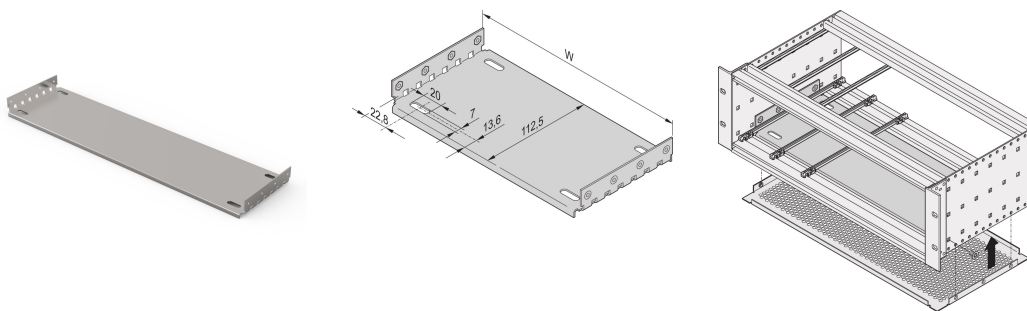

EuropacPRO Mounting Plate for Use With Cover Plate, 84 HP, 280 mm Board Length

NUMĂR DE CATALOG

34563-026

Material	HP	W	D
34563001	28	146,87	112,50
34563009	28	146,87	172,50
34563002	42	217,99	112,50
34563014	42	217,99	172,50
34563003	63	324,67	112,50
34563019	63	324,67	172,50
34563004	84	431,35	112,50
34563024	84	431,35	172,50
34563026	84	431,35	232,50
34563028	84	431,35	292,50
34563042	84	431,35	352,50
34563044	84	431,35	412,50

Mounting plate for use with cover plates for installation and fixing of heavy components. Full width mounting plates (as wide as the subrack or the system case) are fixed to the side panels. The partial width mounting plates are fixed to the side panel and horizontal rail by means of an assembly strip.

Guide rails Type 4,4" and type strengthened cannot be used in combination with a mounting plate. Top / bottom cover which will be inserted into the groove of the light (type L) horizontal rails cannot be used in combination with a mounting plate.

CARACTERISTICI

For installation and fixing of heavy components

Mounting plate, full width: The mounting plate is as wide as the subrack/system case and is fixed to the side panels

A guide rail can be fitted in first and last slot position