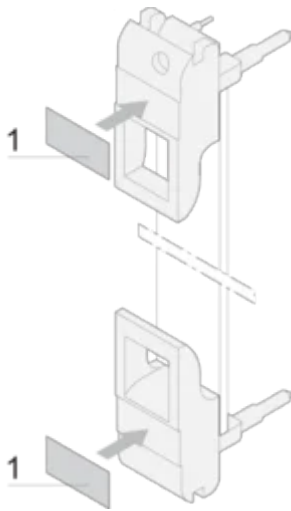

Plug-In Unit Label Strip for IEL Handle, Sheet With 320 pieces. 19 x 4.8 mm

NUMĂR DE CATALOG

60817-341

Polyester, self-adhesive, white label for IET or IEL handles.

CERTIFICATIONS

CARACTERISTICI

Label strips, Polyester, self-adhesive, white

For IE-handles

ATRIBUTE PRODUS

Works With: Front Panels

Package Quantity: 320

Material: Polietilenă

Product Type: Label

Gross Weight: 0.018kg

DIAGRAMS