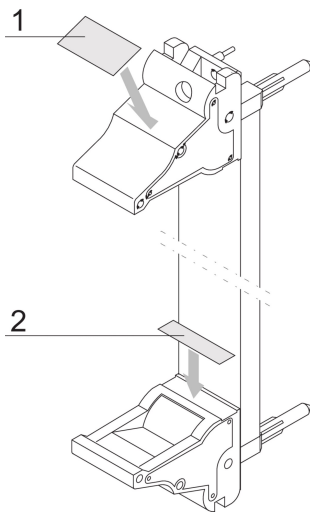

Plug-In Unit Label Strip for IEL Handle, Sheet With 320 pieces. 19 x 4.8 mm

NUMĂR DE CATALOG

60817-341

Polyester, self-adhesive, white label for IET or IEL handles.

CERTIFICATIONS

CARACTERISTICI

Label strips, Polyester, self-adhesive, white

For IE-handles

ATRIBUTE PRODUS

Works With: Front Panels

Package Quantity: 320

Material: Polietilenă

Product Type: Label

Gross Weight: 0.018kg

DIAGRAMS