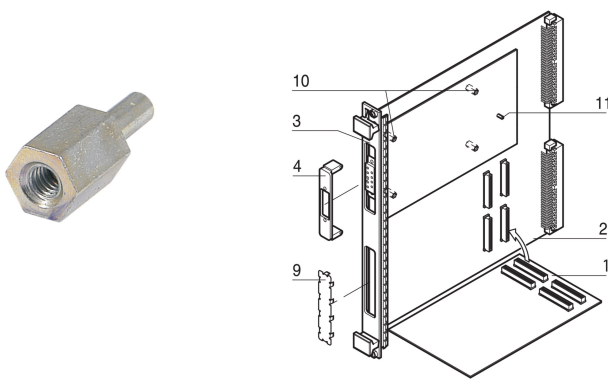

PMC Mezzanine Board Voltage Keying/Coding Pin

NUMĂR DE CATALOG

60827-026

Voltage keying/coding pin for PMC mezzanine boards.

CERTIFICATIONS

CARACTERISTICI

To prevent accidental damage when fitting mezzanine boards, keying/coding pins are bolted to the VMEbus boards to distinguish between 3.3 V and 5 V operation. The mezzanine boards have a hole drilled in the appropriate position. The keying/coding pin thus ensures that only mezzanine boards with the same operating voltage can be inserted. For double-height euroboards 2 pieces are required.

Voltage keying/coding pin for PMC mezzanine boards

ATRIBUTE PRODUS

Product Type: Coding/Keying Indicator

Product Family: EuropacPRO; RatiopacPRO; CompacPRO; PropacPRO; Inpac

Type: Coding Peg

Works With: Subracks; Cases; CompactPCI Systems; CompactPCI Serial Systems; PXI

Thread Type: Metric

Material: Stainless Steel

Package Quantity: 1

Depth: 13.5mm

Height: 5mm

Length: 13.5mm

Width: 5mm

DETALII SUPLIMENTARE DESPRE PRODUS