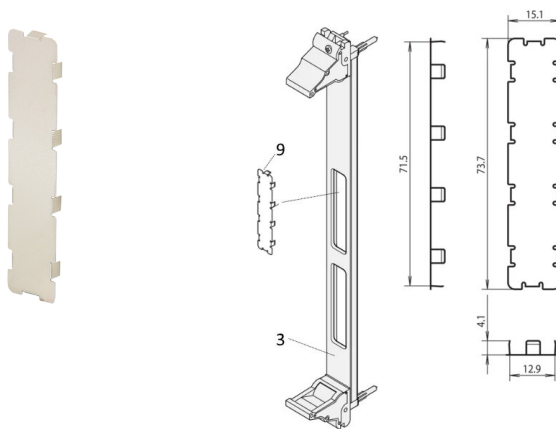

PMC Mezzanine Front Panel Cutout Cover for EMC Protection, Bright

NUMĂR DE CATALOG

60835-022

The stainless steel EMC cover enable to close unused cut-outs in the PMC mezzanine front panels.

CERTIFICATIONS

CARACTERISTICI

Material stainless steel, 0.2 mm

EMC cover to close unused cut-outs in the PMC mezzanine front panels

ATRIBUTE PRODUS

Package Quantity: 1

Material: Stainless Steel

Product Type: Cover

Works With: Front Panels