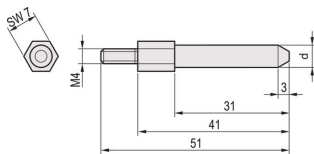

EuropacPRO Coding Peg SNCF, Diameter 6.0mm

NUMĂR DE CATALOG

61500-623

This coding peg / pin enable a safe connection between the floating connectors used for the SNCF subracks. The Pins can be assembled into the rear frame.

CARACTERISTICI

This coding peg / pin enable a safe connection between the floating connectors

Torque 1.5 Nm

ATTRIBUTE PRODUS

Package Quantity: 1

Finish: Oțel Zincat

Material: Oțel

Product Family: EuropacPRO