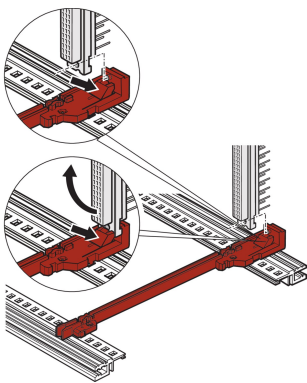

Guide Rail Standard Type, With DIN Connector Fixing, Plastic, 220 mm, 2 mm Groove Width, Red, 1 Pair

NUMĂR DE CATALOG

64560-075

The the standard type guide rail with connector fixing allows the user to clip the DIN connectors (EN 60603-2 (DIN 41612)) directly onto the guide rails. Only applicable with Euroboards with the dimensions 100 x 160 mm and 100 x 220 mm. Suitable for RatiopacPRO/-AIR, PropacPRO, CompacPRO and EuropacPRO.

CERTIFICATIONS

CARACTERISTICI

Easy and economic mounting of connectors through snap connections as alternative to z-rails or horizontal rails with integrated z-rail

For single Euroboard format 100 × 160 mm or 100 × 220 mm; not suitable for double Euroboard format

Plastic guide rail, one piece, red, for 2 mm groove width

Can be clipped into horizontal rails in Al extrusion

Can be clipped into 1.5 mm thick plate

Storage temperature: from -40 °C ... 130 °C

ATRIBUTE PRODUS