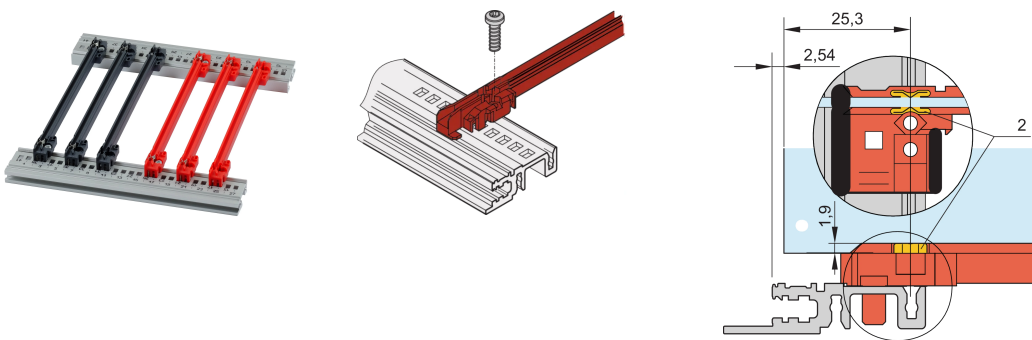

Guide Rail Accessory Type, PC, 220 mm, 2 mm Groove Width, Grey

NUMĂR DE CATALOG

64568-166

New generation of accessory type guide rails for PCBs or plug-in units. Forms a reliable interface between the subrack mechanics and the sub-assemblies.

CERTIFICATIONS

CARACTERISTICI

NEW generation accessory type plastic guide rails for reliable retention of PCBs or plug-in units

Significantly increased stability, due to a optimized design and high quality material (PC)

Improved fire safety properties, fulfills EN 45545-2 requirement sets R22, R23 and R24 with HL3

"Halogen-Free", according to IEC 61249-2-21

Can be clipped into horizontal rails (Al extrusion) or into 1.5 mm thick plates

Can be bolted to the horizontal rails Type H and R for higher shock and vibration requirements

Optional ESD clip for an conductive contact between PCB and horizontal rail available

Storage temperature: from -40 °C ... 130 °C