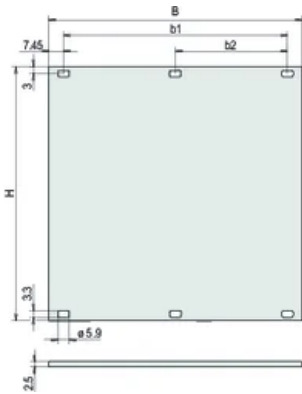

Număr de catalog	Rack Height	Height (H)	Rack Width	Width (W)	Depth (D)	Package Quantity
20850-426	1U	39.5mm	84HP	426.4mm	2.5mm	1
20850-424	1U	39.5mm	42HP	213mm	2.5mm	1

Table 2/2

Număr de catalog	Front Finish	Rear Finish	Treated Edges
20850-423	Anodized	Conductive	No
20850-425	Anodized	Conductive	No
20850-426	Anodized	Conductive	No
20850-424	Anodized	Conductive	No

DIAGRAMS

AVERTIZARE

Produsele nVent trebuie instalate și utilizate numai așa cum este indicat în fișele de instrucțiuni și materialele de formare ale nVent. Fișele de instrucțiuni sunt disponibile pe www.nvent.com și de la reprezentantul dvs. de servicii clienți nVent. O instalare incorectă, o utilizare abuzivă, o aplicare greșită sau orice altă lipsă de respectare completă a instrucțiunilor și avertismentelor nVent poate duce la defectarea produsului, la deteriorarea proprietății, la răniri corporale grave și moarte și/sau poate anula garanția dvs.