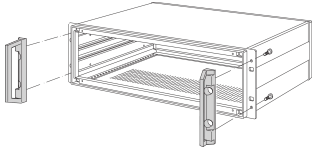

Inpac Front Handle

The front handles can be assembled to the Inpac Cases and enable an easier assembly of the case into a cabinet. The holes with enable a mouting of the handles have to be drilled by the user.

CERTIFICATIONS

CARACTERISTICI

Load-carrying capacity 35 kg per pair

SPECIFICAȚII

Works With:	Chassis
Product Type:	Handle
Product Family:	Inpac
Type:	Static

Table 1/1

Număr de catalog	Package Quantity	Color	Finish	Material	Static Load
20828-127	2	Grey	Vopsit Pulbere	Aluminiu	35kg
20828-128	2	Grey	Vopsit Pulbere	Aluminiu	35kg
20828-129	2	Grey	Vopsit Pulbere	Aluminiu	35kg