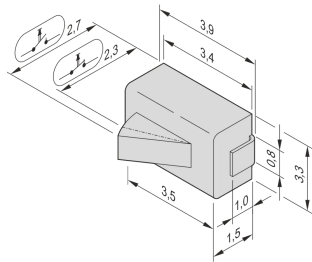

Microswitch for Carrier Compact- and Full-Size-Module

Micro Switch for AMC Carrier. Option as closer or opener available.

CARACTERISTICI

SMD Version

SPECIFICAȚII

Product Type: Switch

Table 1/1

Număr de catalog	Design Feature	Package Quantity	Works With
20849-235	Normally Open	10	Systems
20849-236	Normally Closed	10	Systems