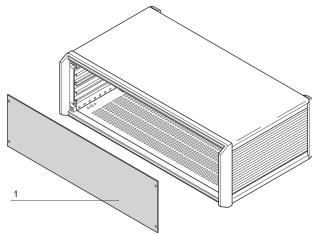

PropacPRO Front Panel, Full Width, Unshielded

The front panel, full width for PropacPRO Case mounts to the frame of the case.

CERTIFICATIONS

CARACTERISTICI

Al panel, 2.0 mm (84 HP 2.5 mm)

SPECIFICAȚII

Material:	Aluminiu
Finish:	Anodized
Accessory Type:	Front panel
Product Type:	Front Panel

Table 1/2

Număr de catalog	Rack Height	Rack Width	Package Quantity	Front Finish	Rear Finish	Treated Edges
20850-136	3U	63HP	1	Anodized	Anodized	No
20850-158	6U	84HP	1	Anodized	Conductive	No
20850-129	2U	63HP	1	Anodized	Anodized	No
20850-135	3U	42HP	1	Anodized	Anodized	No
20850-142	4U	42HP	1	Anodized	Anodized	No
20850-143	4U	63HP	1	Anodized	Anodized	No
20850-130	2U	84HP	1	Anodized	Anodized	No

Număr de catalog	Rack Height	Rack Width	Package Quantity	Front Finish	Rear Finish	Treated Edges
20850-144	4U	84HP	1	Anodized	Anodized	No
20850-134	3U	28HP	1	Anodized	Anodized	No
20850-128	2U	42HP	1	Anodized	Anodized	No
20850-137	3U	84HP	1	Anodized	Anodized	No

Table 2/2

Număr de catalog	Depth	Height	Width
20850-136	2mm	128.5mm	345.4mm
20850-158	2.5mm	261.8mm	452mm
20850-129	2mm	84mm	345.4mm
20850-135	2mm	128.5mm	238.7mm
20850-142	2mm	172.9mm	238.7mm
20850-143	2mm	172.9mm	345.4mm
20850-130	2.5mm	84mm	452mm
20850-144	2.5mm	172.9mm	452mm
20850-134	2mm	128.5mm	167.6mm
20850-128	2mm	84mm	238.7mm
20850-137	2.5mm	128.5mm	452mm