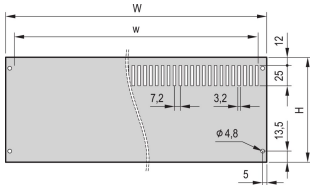

PropacPRO Rear Panel, Full Width, Unshielded

The rear panel, full width for PropacPRO Case mounts to the frame of the case. With or without vented slots.

CERTIFICATIONS

CARACTERISTICI

Alu panel, 2.0 mm (84 HP 2.5 mm)

Mounting with support bracket on case (right and left)

SPECIFICAȚII

Material:	Aluminiu
Finish:	Anodized
Works With:	Cases
Product Family:	PropacPRO
Type:	Rear Panel
Product Type:	Side Panel

Table 1/2

Număr de catalog	Rack Height	Rack Width	Design Feature	Package Quantity
24576-153	4U	63HP	Perforated	1
24576-145	2U	63HP	Perforated	1
24576-050	3U	84HP	Non-Perforated	1
24576-149	3U	63HP	Perforated	1
24576-150	3U	84HP	Perforated	1