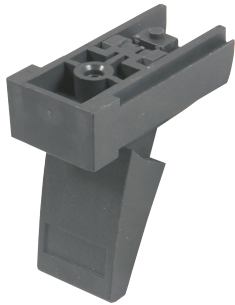

# Tip-up Foot for Chassis, Plastic

Flexible and robust Tip-up foot for chassis, with carrying capacity of 25 kg per foot. Suitable for RatiopacPRO/-AIR, PropacPRO, CompacPRO, Comptec and Interscale.

## CARACTERISTICI

Mounting holes are provided in bottom of case

Load-carrying capacity 25 kg per foot, max case weight: 50 kg