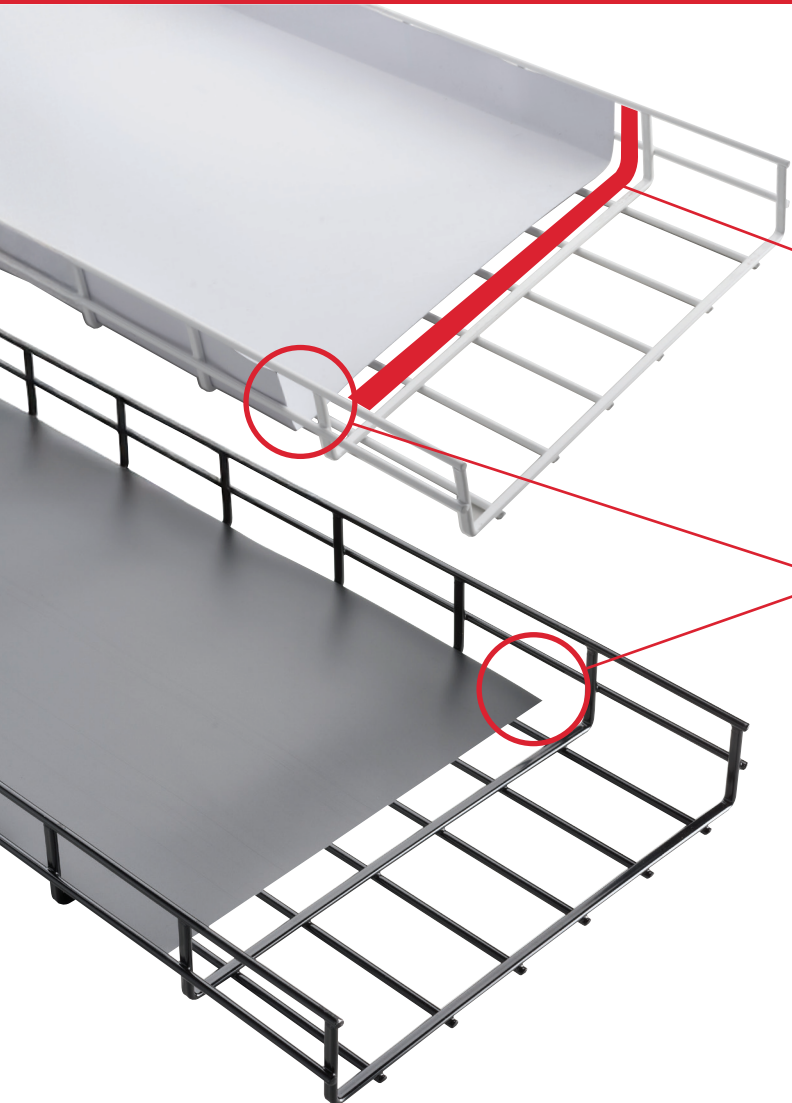

nVent CADDY WBT Performance Cable Tray Polymer Inserts

Features Guide

SIDE WALLS AVAILABLE

- Increased side protection
- Creates full coverage of tray

COLOR OPTIONS

- Available in a range of colors
- Coordinates with cable tray color selection for easy identification and aesthetic

FIRE SAFETY

- Flame-retardant polymer ensures the safety of critical systems

Coming Soon:

nVent CADDY WBT Performance Cable Tray Polymer Insert, Perforated

- Prescored for specific securement applications
- Polymer insert rolls into the tray bottom
- Designed for commercial and data center applications
- Easily field configurable