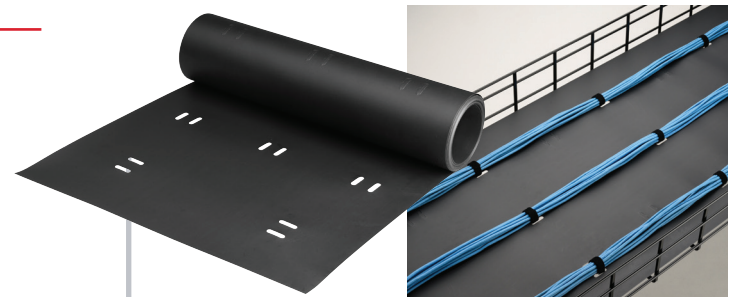

nVent CADDY WBT Performance Cable Tray Polymer Inserts

Features Guide

SIDE WALLS AVAILABLE

- Increased side protection
- Creates full coverage of tray

COLOR OPTIONS

- Available in a range of colors
- Coordinates with cable tray color selection for easy identification and aesthetic

FIRE SAFETY

- Flame-retardant polymer ensures the safety of critical systems

Coming Soon:

nVent CADDY WBT Performance Cable Tray Polymer Insert, Perforated

- Prescored for specific securement applications
- Polymer insert rolls into the tray bottom
- Designed for commercial and data center applications
- Easily field configurable