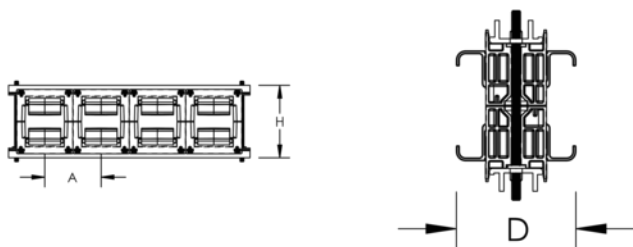

PRODUKTATTRIBUT

Artikelnummer: 508108

Uppfyller: IEC® 60695-2-11 (glödtrådstest 960 °C); IEC® 61439.1; IEC® 61914

Dielektrisk styrka, IEC 61439.1: 3 500 V AC vid 1 min.

Dielektrisk styrka, UL: 1500; 1500

Yta: Elförzinkat

Brandklassning: UL® 94V-0

Halogenfri klassning: IEC® 60754-1

Isoleringsspänning: 1000; 1500

Lågt rökvärde: ISO 5659-2

Material: Glasfiberförstärkt polyamid; Stål

Arbetstemperatur: -40 to 130°C

A.: 138mm

Djup (D): 78.5mm

Höjd (H): 125.5mm

Ledarstorlek: 960 mm²; 1280 mm²; 1810 mm²

Enhetsvikt: 2.31kg

Installationsstandard: AS 3008; BS 7671; CEI 64-8; CSN; DIN VDE 0100; HD 384; IEC® 60364; NBR 5410; NEN 1010; NFC 15-100; NIBT-NIN; NP (2002); ÖNORM; REBT; RGIE-AREI

YTTERLIGARE PRODUKTINFORMATION

Support kit and aluminum profile are sold separately.

When cable tray is used, we recommend installing a Flexbus Support at each extremity, in order to protect the Flexbus Conductor against potential sharp edges of the cable tray.

For ease of installation of the Flexbus Conductors on cable trays, we recommend using cantilever systems in order to have easy and direct access during installation phases.

DIAGRAMS